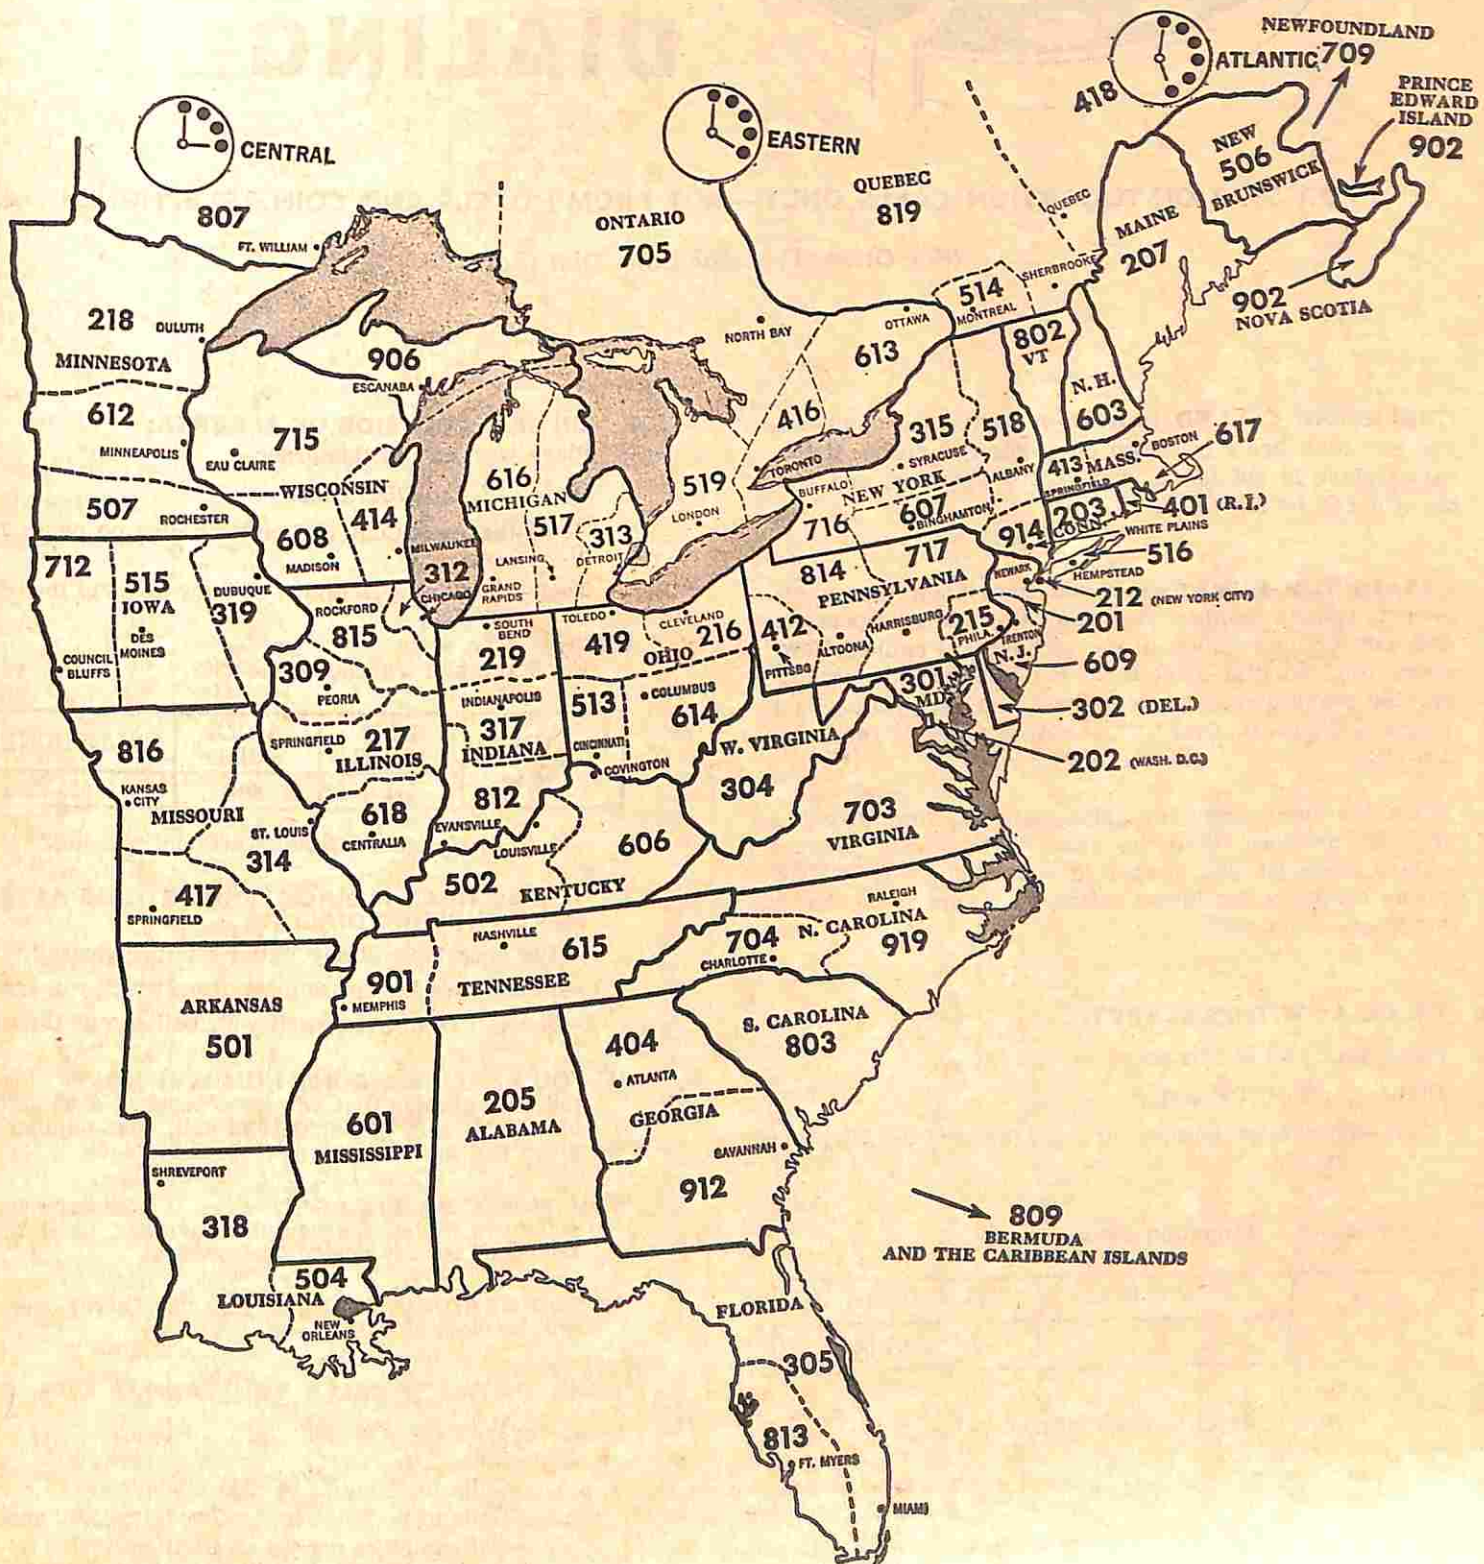

WHEN YOU CALL to a telephone outside of Alberta, please give the long distance operator both the Distant Area Code and the telephone number.

FOR EXAMPLE, IF YOU WANT 555-2368 IN VANCOUVER, SAY, "AREA CODE 604, 555-2368."

If you have Direct Distance Dialing, dial the Area Code as shown on pages 7, 8 and 9. DO NOT USE THE AREA CODE FOR CALLS WITHIN ALBERTA (AREA CODE 403). When Out-of-the-Province Friends Call You, they use both your Area Code (403) and your telephone number. Please mention both when giving them your number.

All telephones will eventually have the Area Code shown on the dial like this.

... it is a reminder to you to give YOUR AREA CODE TO FRIENDS and business acquaintances who call you from OUTSIDE Alberta.