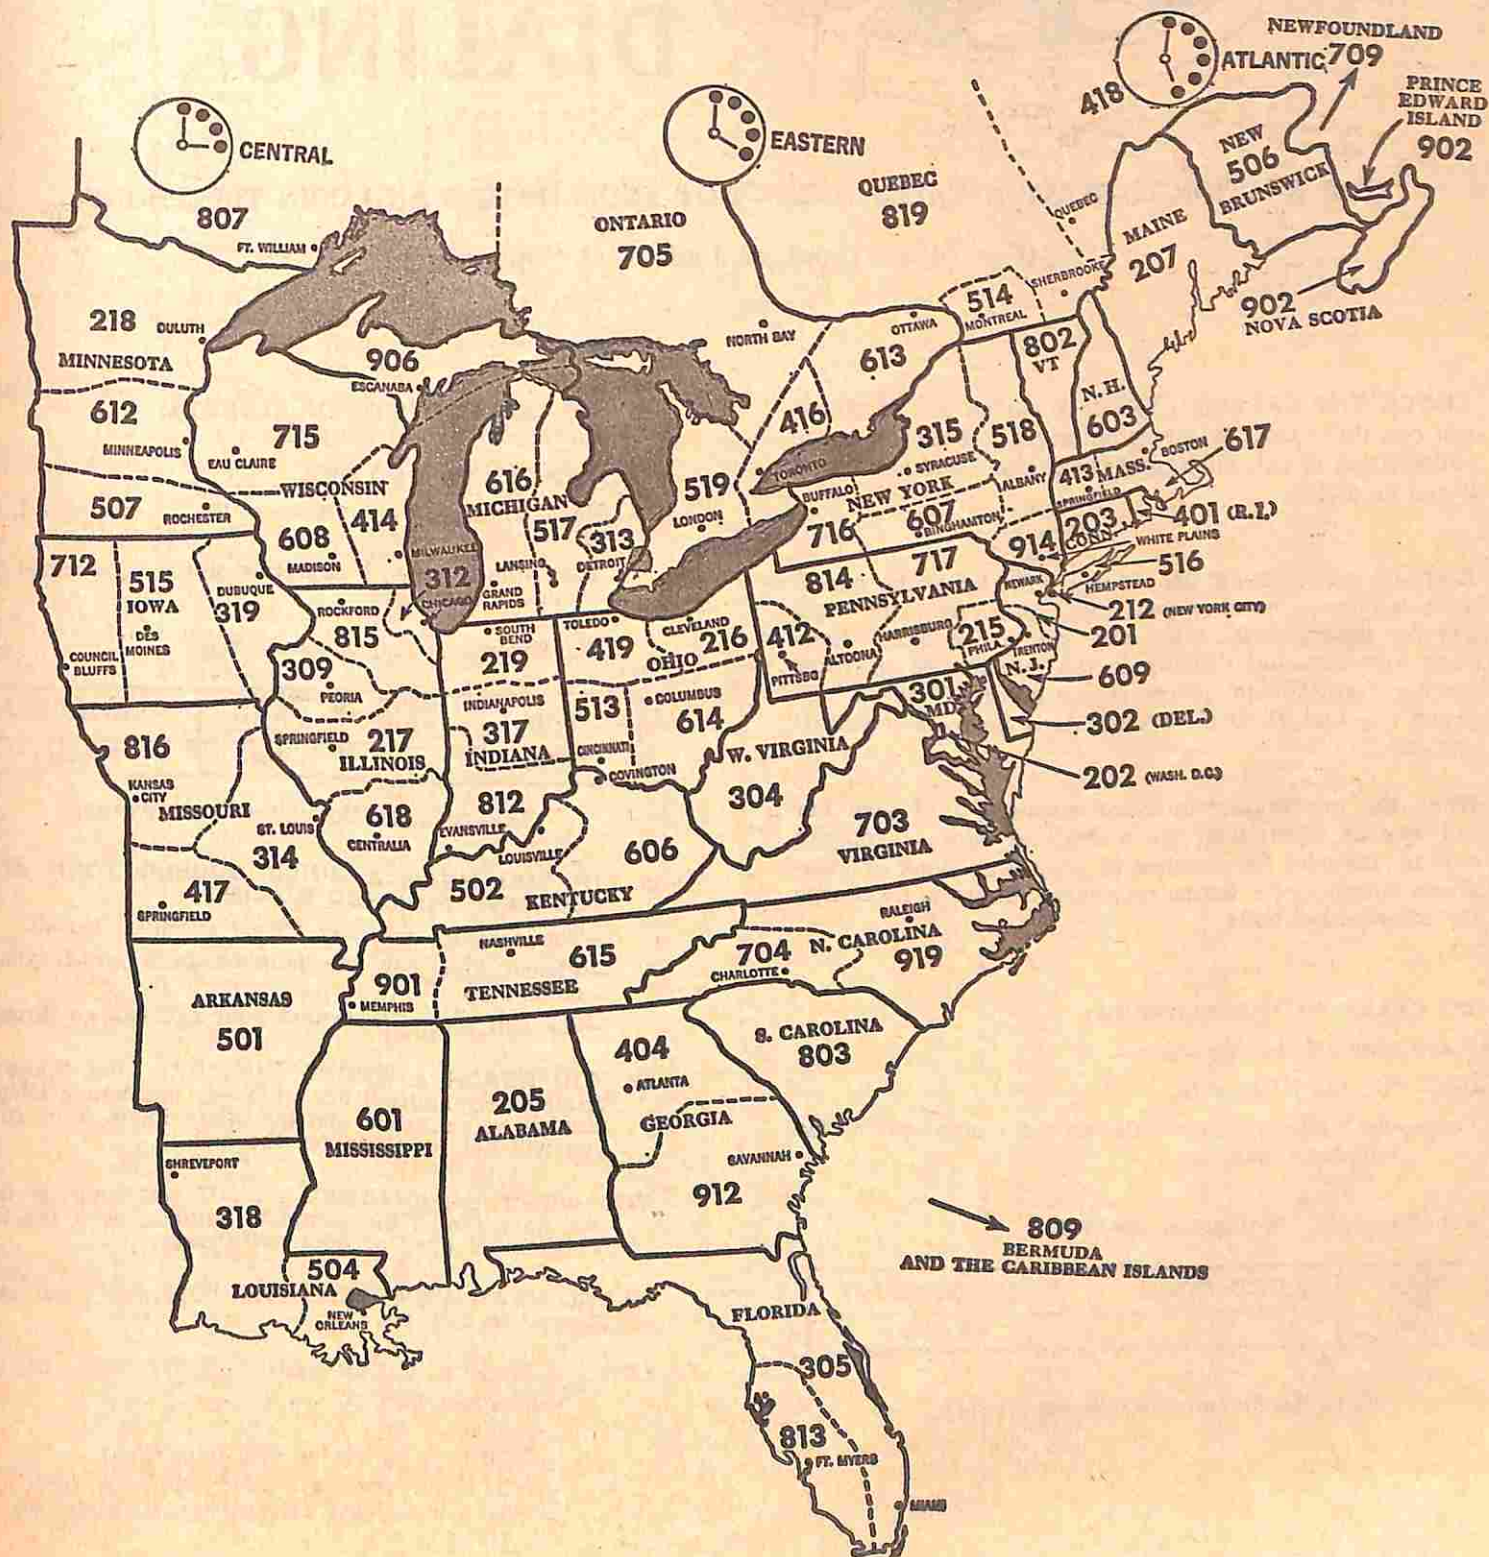

WHEN YOU CALL to a telephone outside of Alberta, please give the long distance operator both the Distant Area Code and the telephone number.

FOR EXAMPLE, IF YOU WANT 555-2368 IN VANCOUVER, SAY, "AREA CODE 604, 555-2368."

If you have Direct Distance Dialing, dial the Area Code as shown on pages 7, 8 and 9. DO NOT USE THE AREA CODE FOR CALLS WITHIN ALBERTA (AREA CODE 403). When Out-of-the-Province Friends Call You, they use both your Area Code (403) and your telephone number. Please mention both when giving them your number.

All telephones will eventually have the Area Code shown on the dial like this.

... it is a reminder to you to give YOUR AREA CODE TO FRIENDS and business acquaintances who call you from OUTSIDE Alberta.