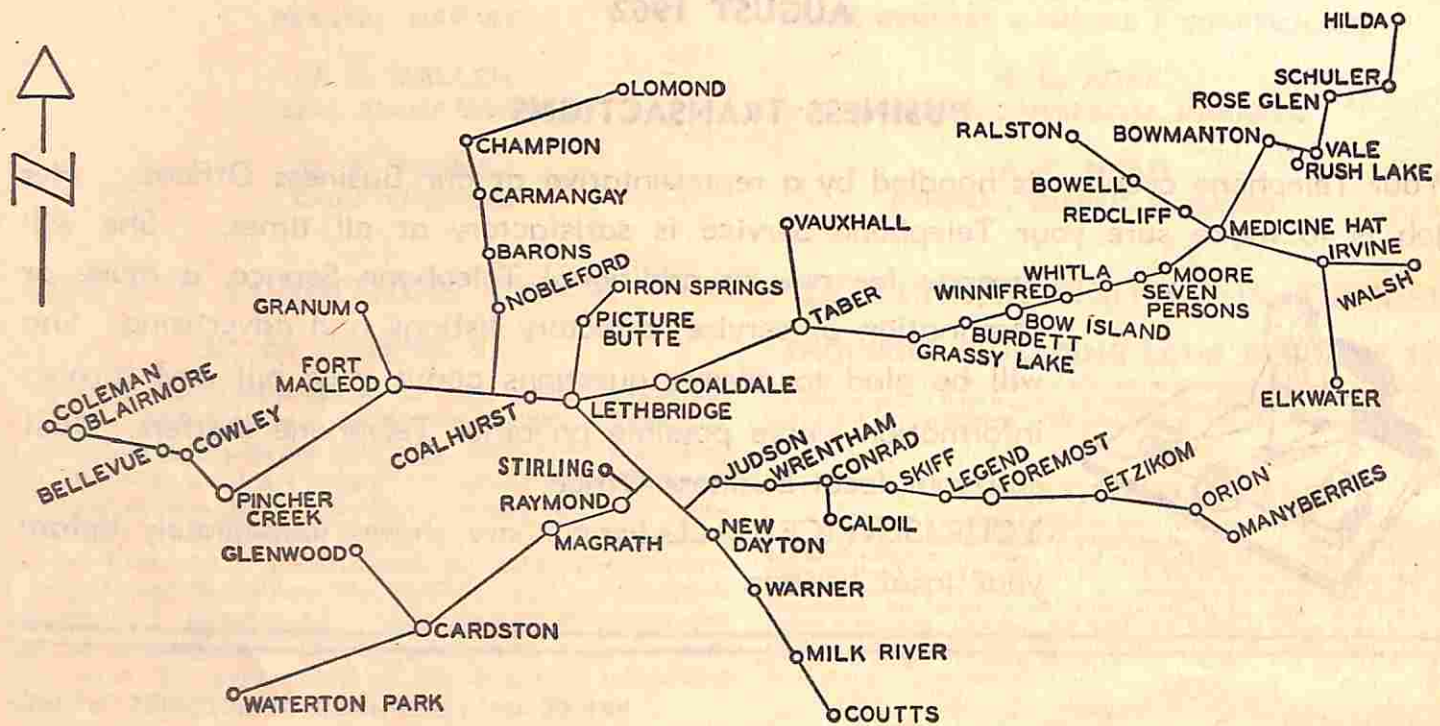

EXCHANGE CENTRES CONTAINED IN SOUTHERN DISTRICT TELEPHONE DIRECTORY

Index of all centres contained in Southern District Telephone Directory

Aetna	Commerce	Highfield	Nemiscam	Shaughnessy
Albion Ridge	Comrey	Hilda	New Dayton	Skiff
Allerston	Conrad	Hillcrest	Nobleford	Spring Coulee
Ardenville	Coutts	Hillspring	Norton	Spring Point
Armada	Cowley	Iron Springs	Olin Creek	Stand Off
Avalon	Cranford	Irvine	Olson Coulee	Stirling
Barnwell	Del Bonita	Judson	Orion	Suffield
Barons	Diamond City	Kimball	Orton	Suffield Experimental
Beaver Heights	Doondale	Kipp	Park View	Station
Beaver Mines	Dunmore	Kipperville	Passburg	Summerview
Beazer	Elkwater	Leavitt	Peacock	Taber
Bellevue	Elkwater Park	Legend	Pearce	Taylorville
Birdsholm	Enchant	Lethbridge	Pendant D'Oreille	Tempest
Blairmore	Etzikom	Livingston	Picture Butte	Thelma
Bow Island	Ewelme	Lomond	Pincher Creek	Travers
Bowell	Faith	Long Coulee	Pincher Station	Turin
Bowmanton	Fishburn	Lucky Strike	Purple Springs	Twin Butte
Bradshaw	Florann	Lundbreck	Raley	Twin Lakes
Brockett	Foremost	Magrath	Ralston	Vale
Broxburn	Fort Macleod	Manyberries	Raymond	Vauxhall
Burdett	Four Nine	Maple Leaf	Redcliff	Walsh
Burmis	Frank	Masinasin	Retlaw	Waltross
Caloil	Gahern	Maunsell	Rolling Green	Warner
Cardston	Glenwood	Maybutt	Rose Glen	Waterton Park
Carmangay	Granum	Medicine Hat	Rush Lake	Welling
Champion	Grassy Lake	Milk River	St. Kilda	Whiskey Gap
Chin	Groton	Monarch	Sammons	Whitla
Clarinda	Hardieville	Moore	Schuler	Wilson Siding
Coaldale	Hays	Mountain View	Seven Persons	Winnifred
Coalhurst	Heath Creek	Neighborview	Sexton Creek	Woolford
Coleman				Wrentham