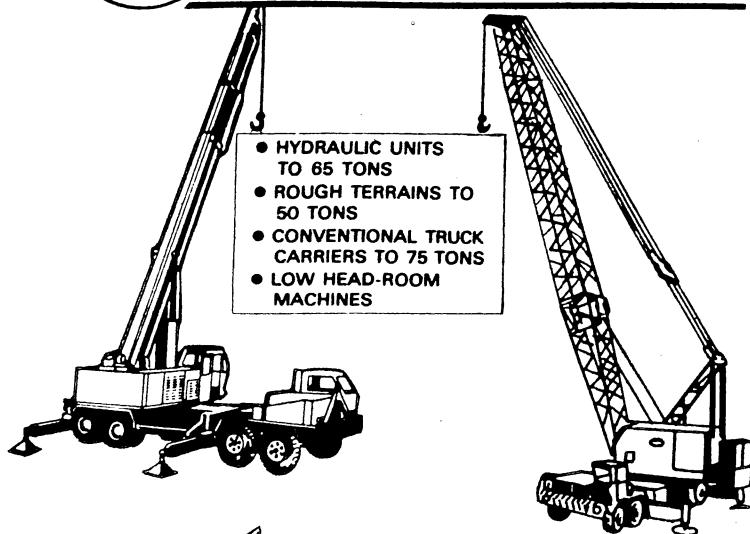

PLEASE PHONE:

455-5144

for information on our various locations

DELIVERY AVAILABLE

CELEBRATING 31 YEARS
AS A LEADER IN THE INDUSTRY

Western Crane Service Ltd.

8525 Argyll Road
Edmonton, Alberta T6C 4B2
DIV. OF WESTERN WELDING LTD.