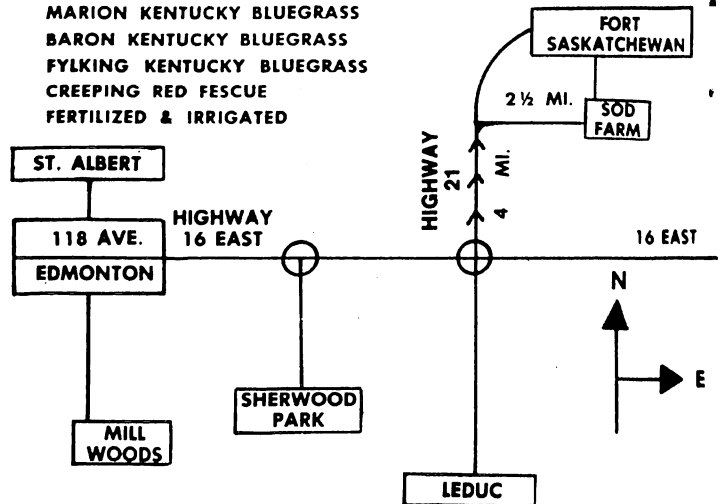

GREENGRO

Edmonton GARDEN CENTER LTD. Leduc
5203 - 87 St. 5306 - 50 St.
465-0214 986-1113

Complete Supply of Indoor and Outdoor Gardening Needs

Landscape Construction Design and Consulting

- Residential
- Commercial
- Industrial

Landscaping

- Sodding • Seeding • Maintenance
- Spring and Fall Cleanup — Snow Removal

Excellent Selection of Hardy Nursery Stock

- Large Trees • Perennials
- Ground Cover • Bulbs
- Tropical Plants • Macrame Hangings
- Ceramics

Our Experienced Staff and Landscape

Consultants are Here to Help You

465-0214

5203 - 87 St.

Green Survival...
it depends on you

"Grow with Greengro"

MEADOWVIEW SOD FARM LTD.

BOX 3149 FORT SASKATCHEWAN - (7 DAYS A WEEK)

998-7144

FERTILIZER SUPPLIED DISCOUNT ON LARGE ORDERS.

TREE NURSERY 998-3873

FIELD PICKUPS
DELIVERIES THROUGHOUT THE PROVINCE
PROMPT DELIVERIES

REGISTERED SEED

- CHERI KENTUCKY BLUEGRASS
- MARION KENTUCKY BLUEGRASS
- BARON KENTUCKY BLUEGRASS
- FYLKING KENTUCKY BLUEGRASS
- CREEPING RED FESCUE
- FERTILIZED & IRRIGATED

MANDERLEY SOD

Growers of fine turfgrass since 1960.

- Superb Quality
- Fast Delivery
- Competitive Price

Call us today at:

998-1995 998-7011

Manderley Turf Farms Ltd.

R.R.3.,
Fort Saskatchewan

NAMAO SOD & TREE FARMS LTD.

FERTILIZED - IRRIGATED - PALLETIZED

**SPECIALIZING IN: FIELD PICK-UP
DELIVERED OR LAID**

- RESIDENTIAL, COMMERCIAL, INDUSTRIAL
- COMPLETE LANDSCAPE SERVICE
- TREES — SHRUBS — EVERGREENS

"For Field Pick-Up Or Delivery Call"

FREE ESTIMATES

973-3638

(Located North of Northgate Shopping Centre)
Take Hwy. 28 North 8 1/2 Miles To Junction 635,
West 3/4 Mile — North 1 Mile — West 3/4 Mile.