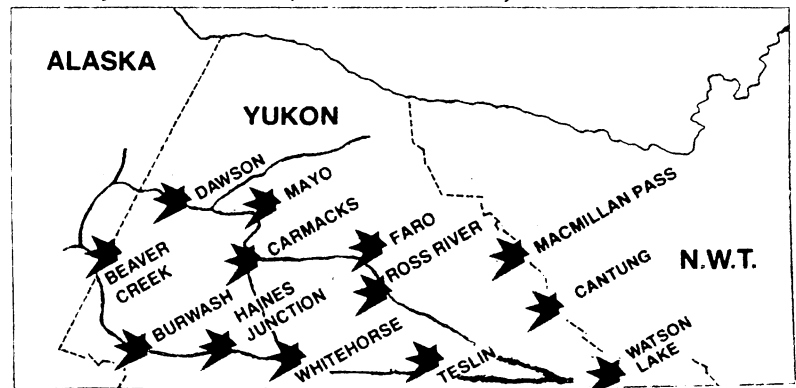

TRANS NORTH TURBO AIR LTD.

Owned and Operated in the North by Northerners

YUKON AIRCRAFT CHARTER SPECIALISTS

Helicopters - Fixed Wing - Scheduled

HEAD OFFICE: WHITEHORSE

(403) 668-2177 Telex 036-8-290

Box 4338, Whitehorse, Yukon

CARMACKS	863-5551	HAINES JUNCTION	634-2242
DAWSON	993-5494	MAYO	996-2355
FARO	994-2727	ROSS RIVER	969-2374
BEAVER CREEK	862-5201	MacMILLAN PASS	
BURWASH	841-4591	TESLIN	390-3311
		WATSON LAKE	536-7455

After hours phone:

Chief Dispatcher (403) 667-2448 — S.A. (Sharon) Thompson

Operations Manager (403) 667-2760 — R.B. (Bob) Cameron