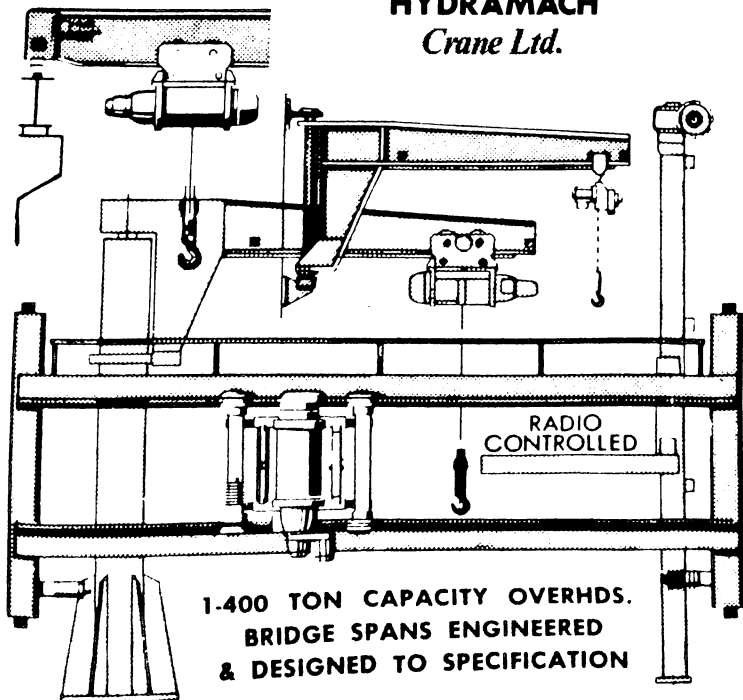

"SERVING THE TAR SANDS, GAS & OIL INDUSTRY OF ALBERTA"

**HYDRAMACH**  
*Crane Ltd.*

1-400 TON CAPACITY OVERHDS.  
BRIDGE SPANS ENGINEERED  
& DESIGNED TO SPECIFICATION

**24 HR. EMERGENCY SERVICE**

**HYDRAMACH CRANE LTD. 955-8876**