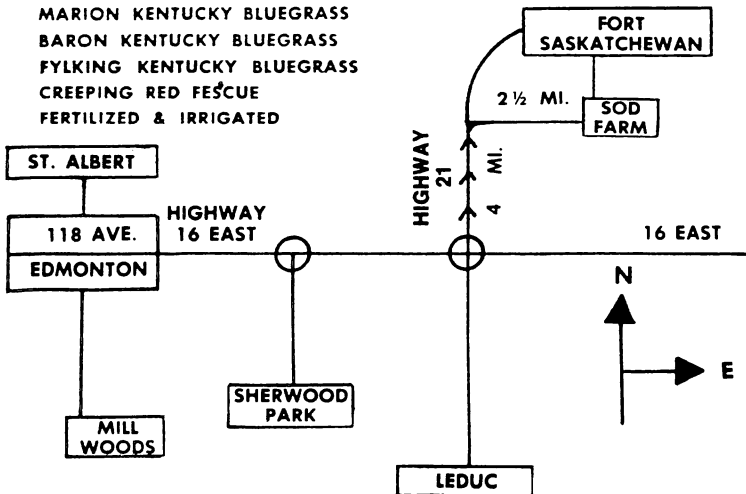

MEADOWVIEW SOD FARM LTD.

BOX 3149
FORT SASKATCHEWAN
7 DAYS A WEEK

998-7144

REGISTERED SEED

- CHERI KENTUCKY BLUEGRASS
- MARION KENTUCKY BLUEGRASS
- BARON KENTUCKY BLUEGRASS
- FYLKING KENTUCKY BLUEGRASS
- CREEPING RED FESCUE
- FERTILIZED & IRRIGATED

FIELD PICKUPS
DELIVERIES THROUGHOUT
THE PROVINCE
PROMPT DELIVERIES