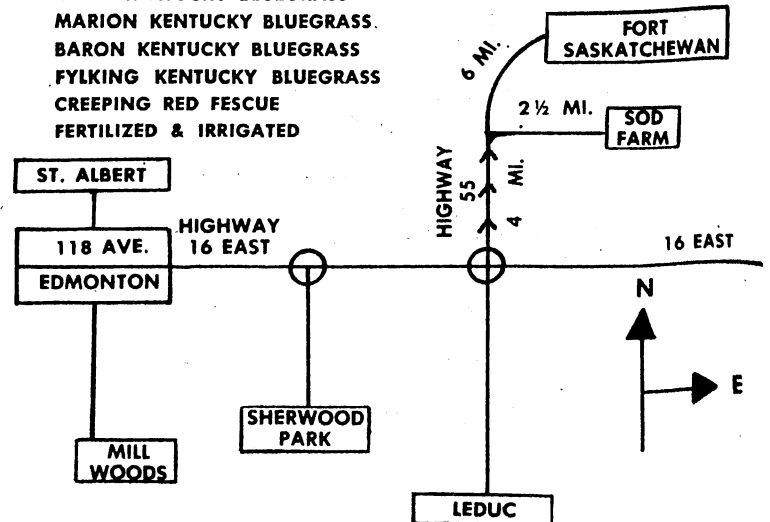

REGISTERED SEED

CHERI KENTUCKY BLUEGRASS
MARION KENTUCKY BLUEGRASS.
BARON KENTUCKY BLUEGRASS
FYLKING KENTUCKY BLUEGRASS
CREEPING RED FESCUE
FERTILIZED & IRRIGATED