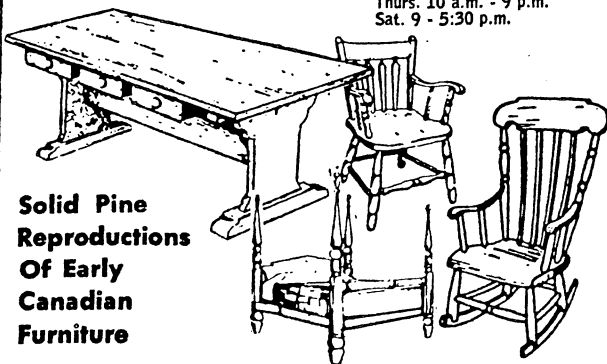

Solid Pine
Reproductions
Of Early
Canadian
Furniture

The classic lines of Canadian country furniture of over a century ago, authentically reproduced in solid, hand-worked pine and hardwoods. Joints locked with dovetails, mortise and tenons and other wood-into-wood joining techniques. Massive turnings of solid pine tapering smoothly to delicate finials. — And everywhere the warm sheen on handstained and hand-rubbed surfaces.

454-7012

14203 - STONY
PLAIN RD.