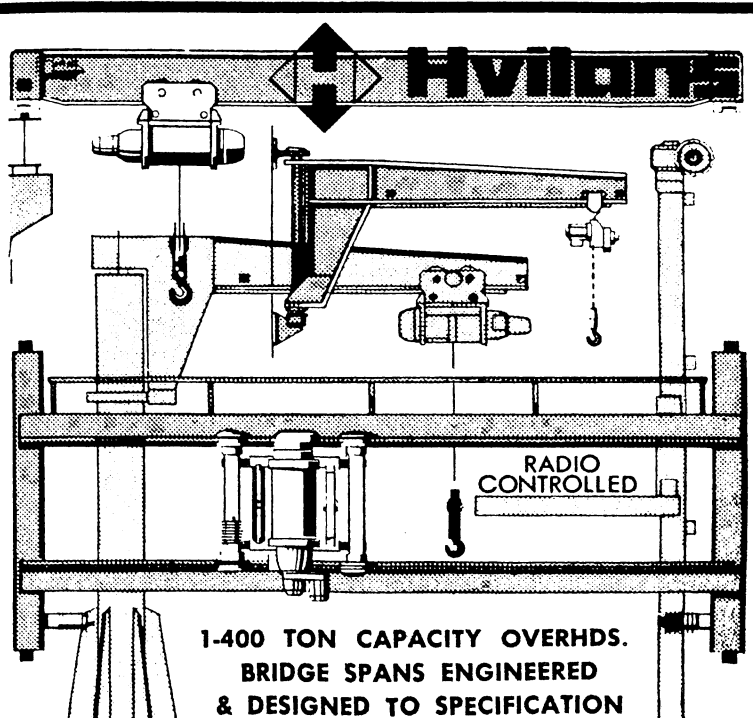

1-400 TON CAPACITY OVERHDS.
BRIDGE SPANS ENGINEERED
& DESIGNED TO SPECIFICATION

24 HR. EMERGENCY SERVICE

HYDRAMACH LTD. 465-0618

4312 74 AVE. Enter From 76 Ave.