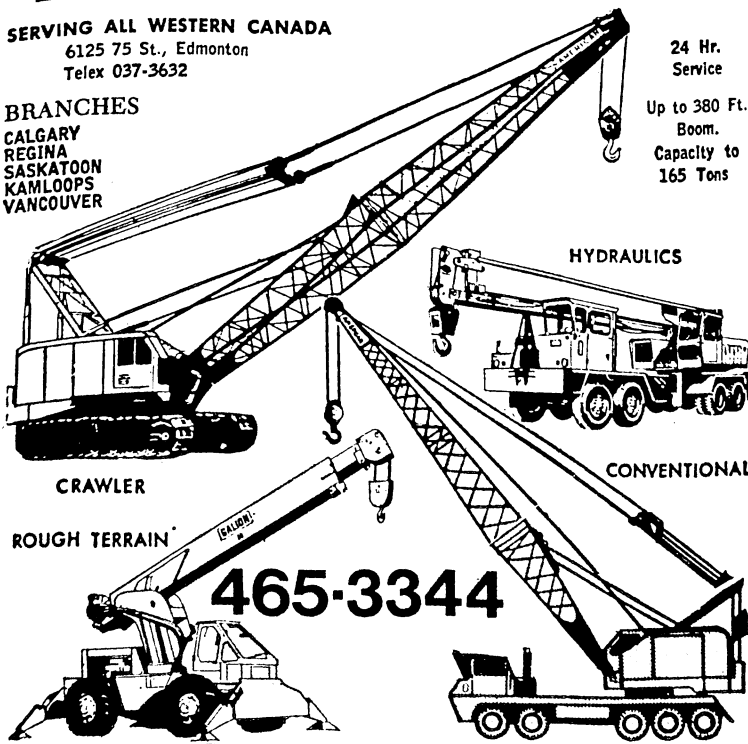

Vancouver 291-9401

**STERLING HULBURD
CRANE SERVICE**

SERVING ALL WESTERN CANADA

6125 75 St., Edmonton
Telex 037-3632

BRANCHES

CALGARY
REGINA
SASKATOON
KAMLOOPS
VANCOUVER

24 Hr.
Service

Up to 380 Ft.
Boom.
Capacity to
165 Tons