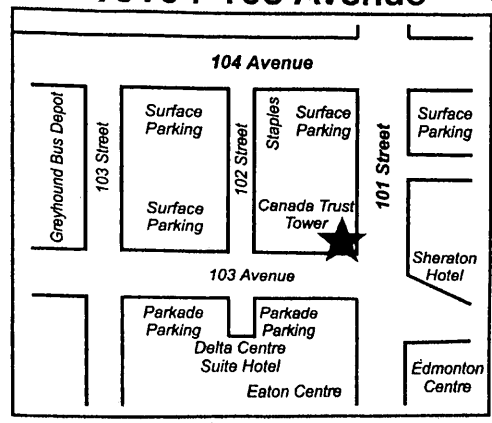

3rd Floor, Canada Trust Tower
 10104-103 Avenue

Directly East of Greyhound Bus Depot
 On the corner of 101 St. and 103 Ave,

Edmonton Northeast

Suite 11, Delton Square
 8103-127 Avenue

1 Block North of Yellowhead Trail
 on 82 Street (behind McDonalds)