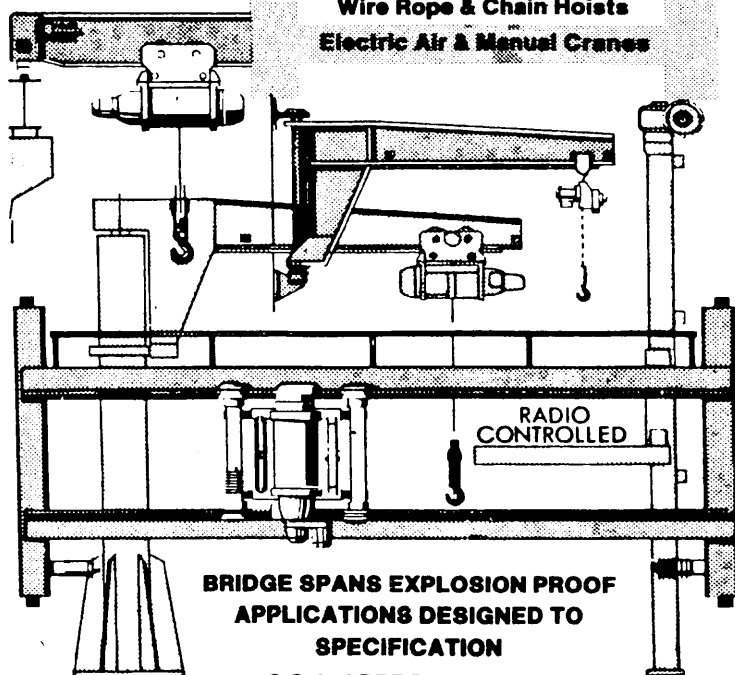

**Wire Rope & Chain Hoists
Electric Air & Manual Cranes**

RADIO
CONTROLLED

BRIDGE SPANS EXPLOSION PROOF
APPLICATIONS DESIGNED TO
SPECIFICATION

C.S.A. APPROVED

PARTS & SERVICE

HYDRAMACH CRANE LTD. 955-8876

TELEX 037-2139

1709 - 8th Street, NISKU