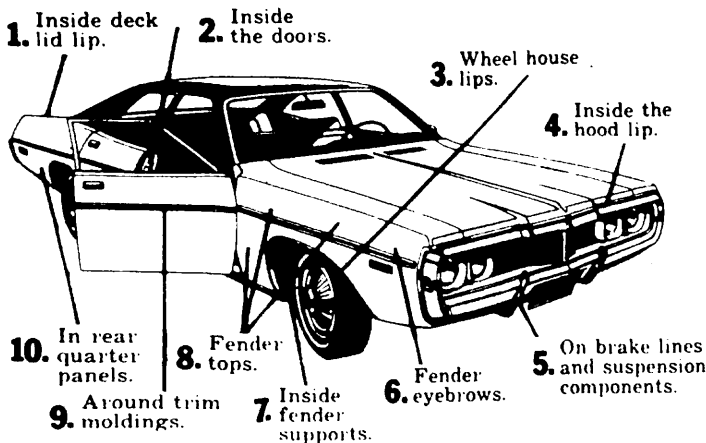

PICK-UP & DELIVERY AVAILABLE
(9 A.M. - 3 P.M.)

CALL FOR AN APPOINTMENT

279-7845

7036 - 30th STREET S.E.

10 places where rust starts.

FORMERLY RUSTKOTE OF CANADA LTD.

265-4766 • 264-7951

We could name a lot more, but you get the idea. Sometime within the next few years, you'll probably see rust spots cropping up on your new car.