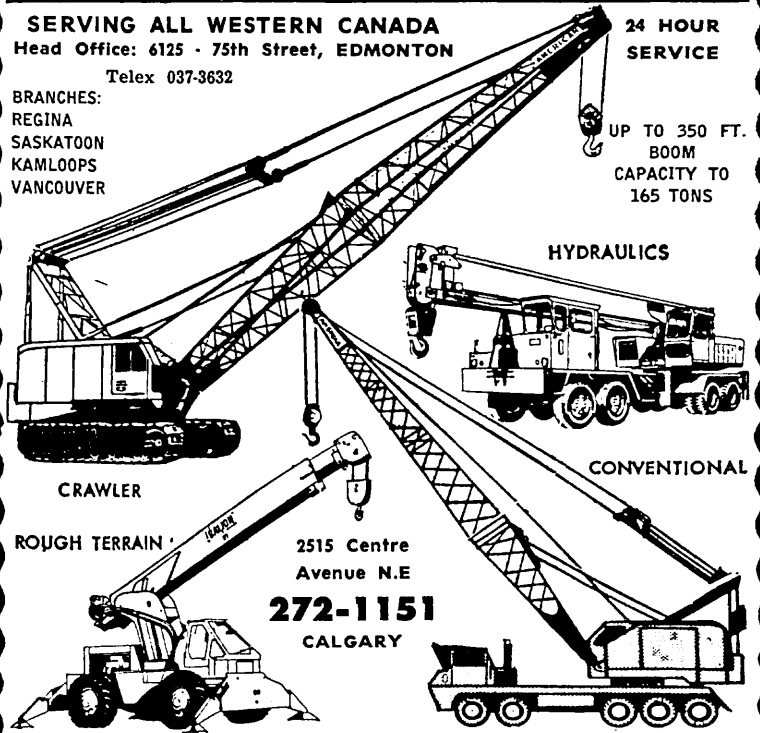

**STERLING HULBURD**  
**CRANE SERVICE**

SERVING ALL WESTERN CANADA  
Head Office: 6125 - 75th Street, EDMONTON  
Telex 037-3632

BRANCHES:  
REGINA  
SASKATOON  
KAMLOOPS  
VANCOUVER

24 HOUR SERVICE

UP TO 350 FT.  
BOOM  
CAPACITY TO  
165 TONS